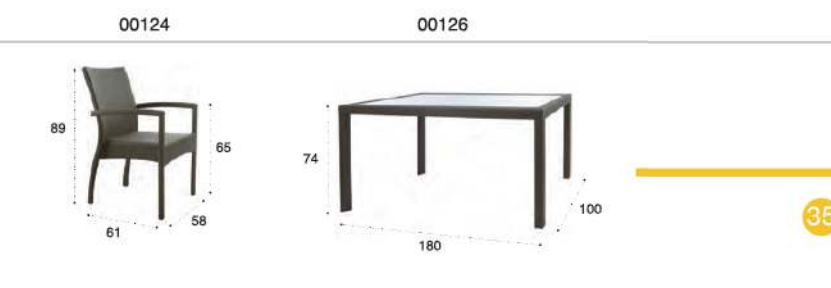

00147 Long Bench
W130×D41.5×H34

00148 Side Table
W65×D41.5×H34

SULU

00124 Dining Chair
W58×D61×H89

00126 Dining Table
W180×D100×H74
Glass: W169×D89 *Frosted*

TOP QUALITY

MOROCCO

00142 3/Seater