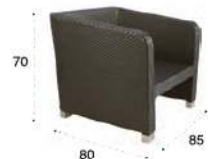

00377 Side Table

W58×D52×H52

Glass: W40×D36 Frosted

00375

00374

00376

00377

SHELL