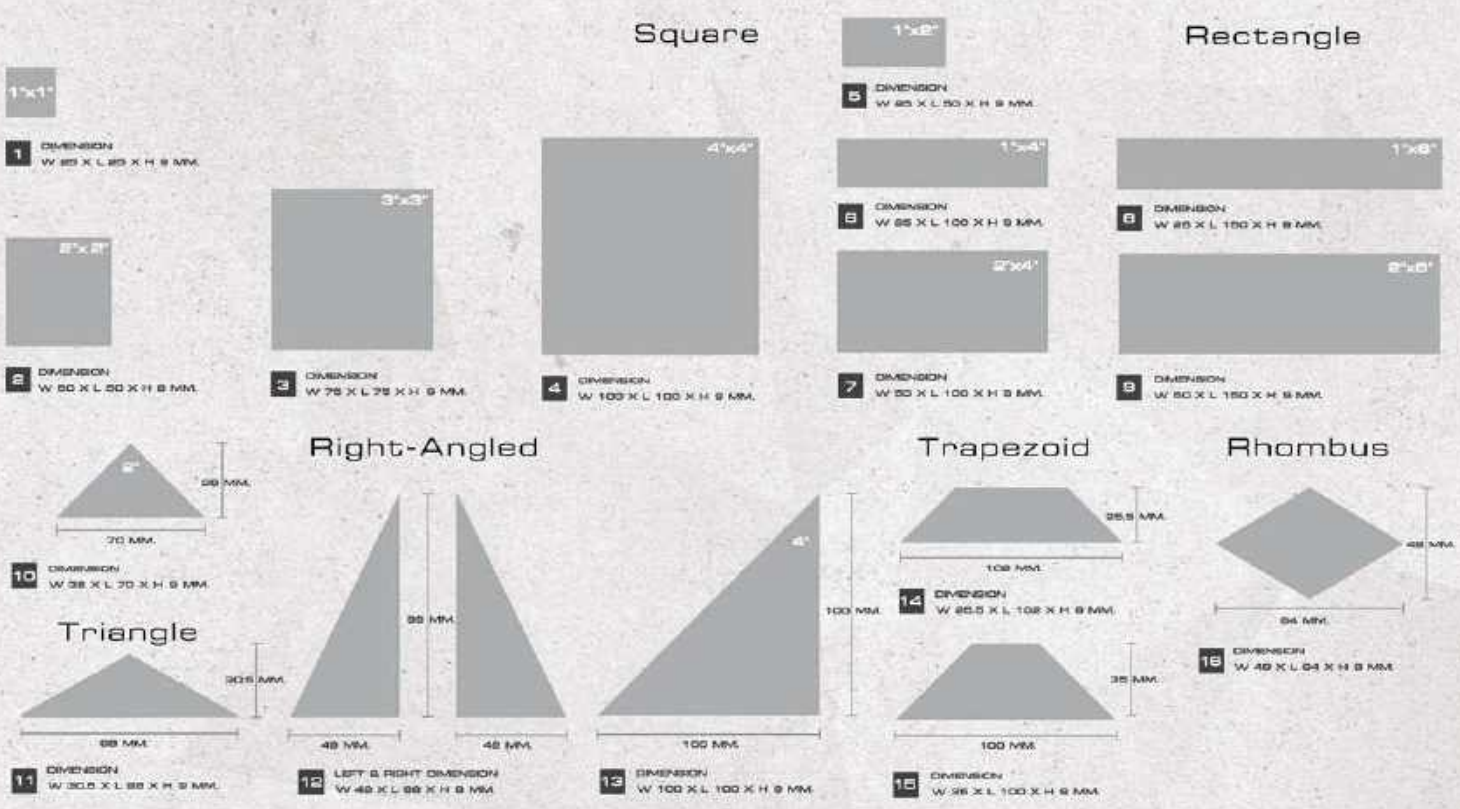

* These are highly variant in color and shade.

SPARKLE

Size : 2" x 2"
 Dimension : W50 x L50 x H9 mm.
 Pcs./Box : 180

* These are highly variant in color and shade.

SHAPE

REAL TILES: LIVE DESIGN

NEW KERADOL