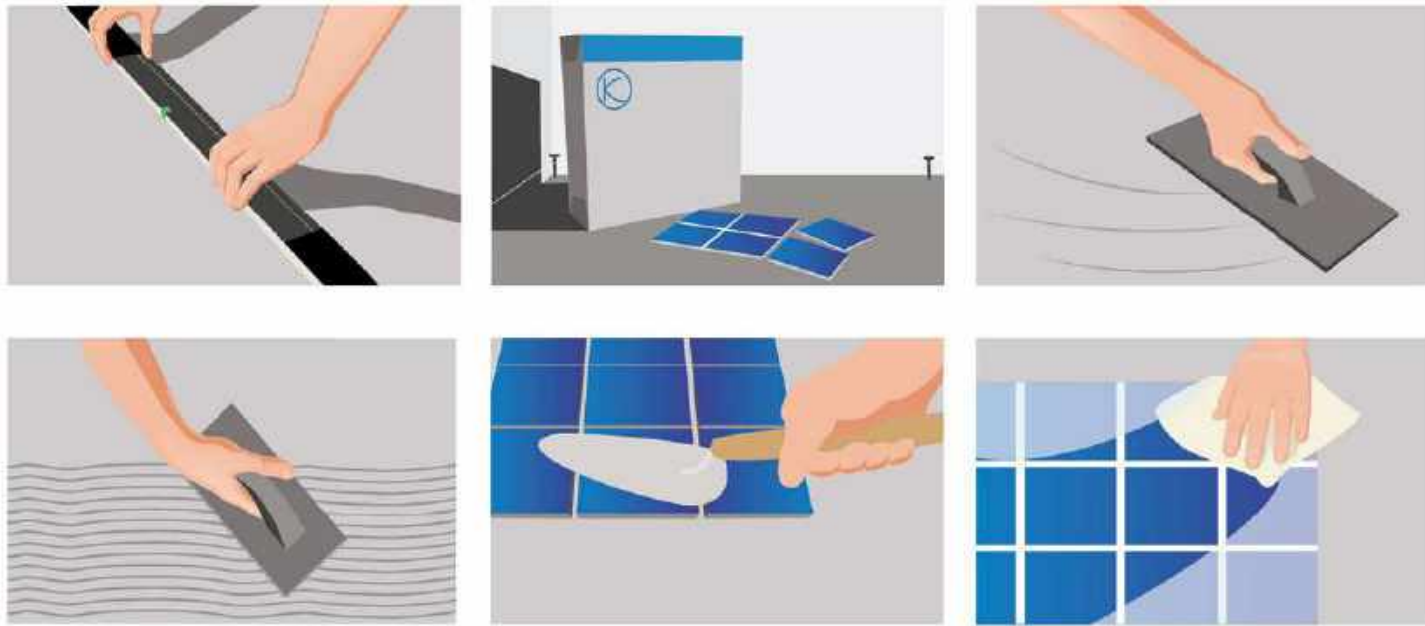

INSTALLATION คำแนะนำติดตั้งกระเบื้อง

1. Measure the area to be covered with the tiles. Fix the starting point by drawing a line for tiling vertically and horizontally. Adjust the level for the floor or the wall as required and clean the tiling area to remove the dirt.
2. Unbox at least 3-5 boxes of tiles and mix them before start tiling.
3. Mix the cement mortar and apply, using the flat side of the trowel.
4. Apply the cement mortar and use the notched mortar on the tiling area with approximately 5 mm thickness. side of the trowel to scrape the glazed cement.
5. Place the tile as per the pattern, beginning at the starting corner. Place the tile mixed by the shading and tap lightly with rubber hammer or trowel. Organize or adjust the position of the tile orderly.
6. Before grouting, allow the tiling to dry for about 48 hours. Use the trowel to remove excess grout from the tiles. After that, clean the lines between the tiles.