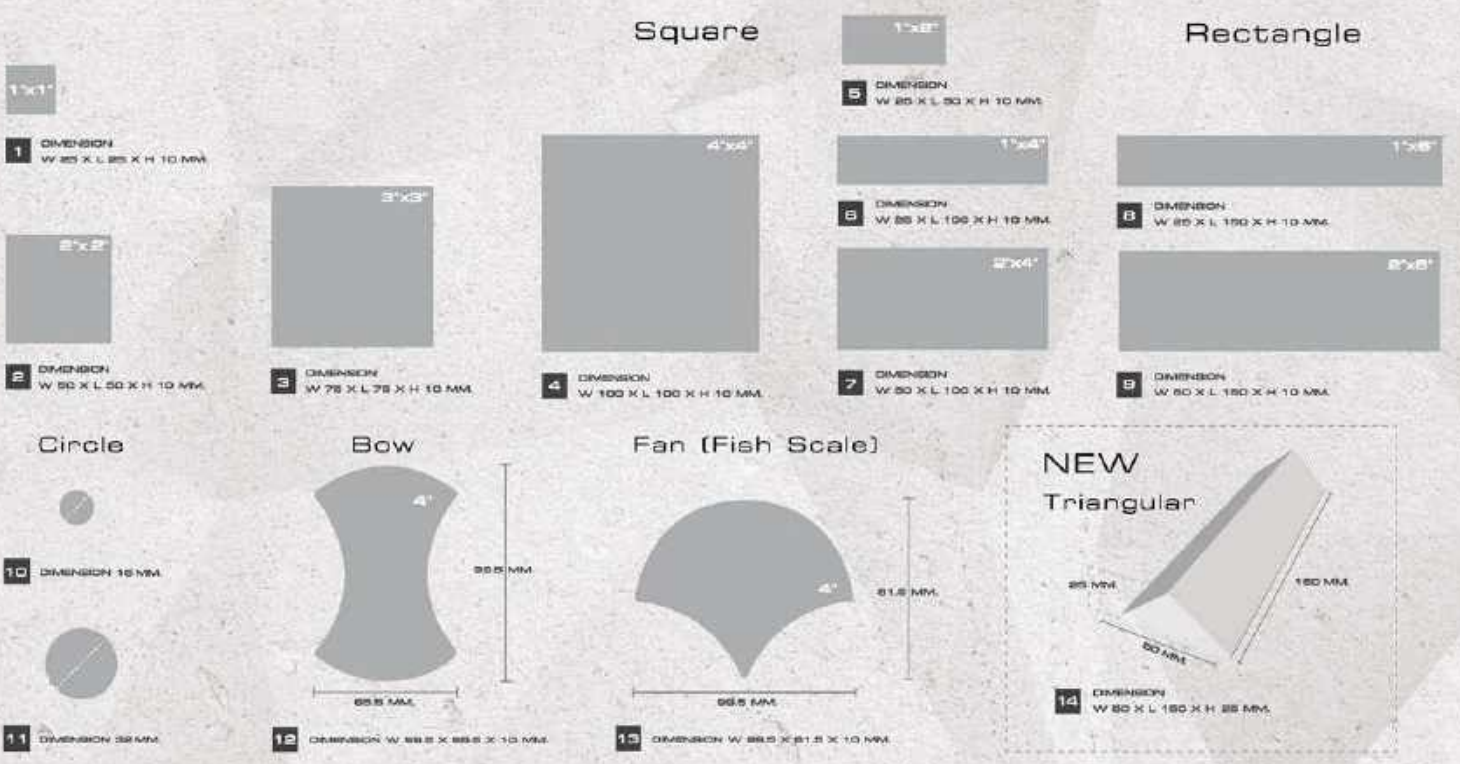

KERADOL ANTIQUE