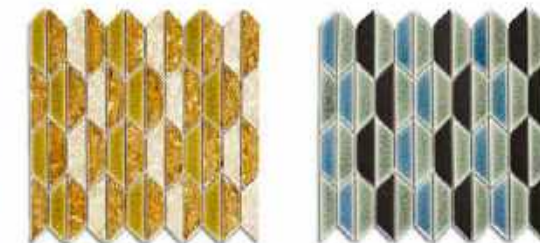

ARROW

AR - 3B02 AR - 3B05